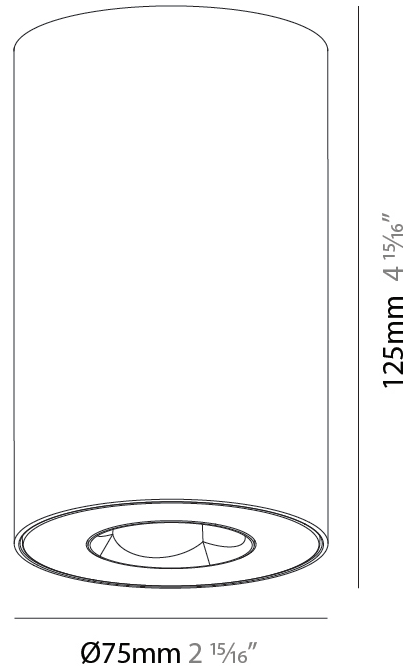

GENERAL

Series: Oiko Pro
Subseries: Oiko Pro Round
Brand: Prolicht
Division: Architectural
Mounting Type: Surface
Mounting Location: Ceiling
Subcategory: Downlight

PHYSICAL

Shape: Cylinder
Diameter (mm): 75
Diameter (in): 2 15/16
Height (mm): 125
Height (in): 4 15/16
Light Distribution: Direct
Weight (kg): 0.452
Fixture Finish: SSR / BKV / CWI / CRY / HAB / UFT / ITA / RUA / FTG / MYG / LOD / PUS / FRO / FUP / KIA / POP / BLS / SPG / MEY / GOH / GUM / CHC / COM / ABZ / JAG / OBR / MOS / ROR
Fixture Material: Metal

ELECTRICAL

Lamp Type: LED (Zhaga Standard)
Input Wattage (W): 13
Total Output Wattage (W): 11.8
Dimming: Non-Dimming / Phase Dimming (120vac Only)
Driver Included: Yes
Driver Location: Integrated
Driver Type: Constant Current - Universal
Driver Class: Class 2
Input Voltage (V): 120 - 277
Upon Request: Remote: 0-10Vdc dimming / Phase dimming 120Vac / Non-dimming 120/277Vac (No Cover Plate)

LED

Color Temperature (°K): 2700 / 3000 / 3500 / 4000
Max. Delivered Lumen (lm): 1293 / 1289 / 1350 / 1362
Nominal Lumen (lm): 1473 / 1468 / 1538 / 1552
CRI: >90 CRI
Lamp Life (hrs): 50000

OPTICAL

Reflector: 50
Adjustability: Fixed

RATINGS AND CERTIFICATIONS

Certified By: Certified for North American Standards
IP rating: IP20