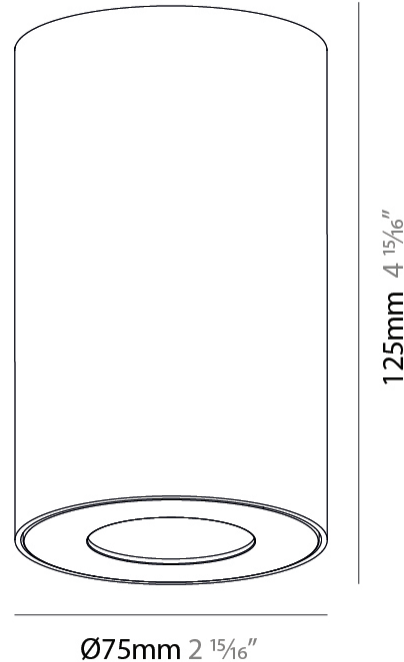

GENERAL

Series: Oiko Pro
Subseries: Oiko Pro Round
Brand: Prolicht
Division: Architectural
Mounting Type: Surface
Mounting Location: Ceiling
Subcategory: Downlight

PHYSICAL

Shape: Cylinder
Diameter (mm): 75
Diameter (in): 2 15/16
Height (mm): 125
Height (in): 4 15/16
Light Distribution: Direct
Weight (kg): 0.452
Fixture Finish: SSR / BKV / CWI / CRY / HAB / UFT / ITA / RUA / FTG / MYG / LOD / PUS / FRO / FUP / KIA / POP / BLS / SPG / MEY / GOH / GUM / CHC / COM / ABZ / JAG / OBR / MOS / ROR
Fixture Material: Metal

ELECTRICAL

Lamp Type: LED (Zhaga Standard)
Input Wattage (W): 14
Total Output Wattage (W): 12.8
Dimming: Non-Dimming / Phase Dimming (120vac Only)
Driver Included: Yes
Driver Location: Integrated
Driver Type: Constant Current - Universal
Driver Class: Class 2
Input Voltage (V): 120 - 277
Constant Current (MA): 350
Upon Request: Remote: 0-10Vdc dimming / Phase dimming 120Vac / Non-dimming 120/277Vac (No Cover Plate)

LED

Color Temperature (°K): 2700 / 3000 / 3500 / 4000
Max. Delivered Lumen (lm): 951 / 1028 / 1088 / 1091
Nominal Lumen (lm): 1246 / 1342 / 1396 / 1424
CRI: >90 CRI
Lamp Life (hrs): 50000

OPTICAL

Reflector°: 14
Adjustability: Fixed

RATINGS AND CERTIFICATIONS

Certified By: Certified for North American Standards
IP rating: IP20